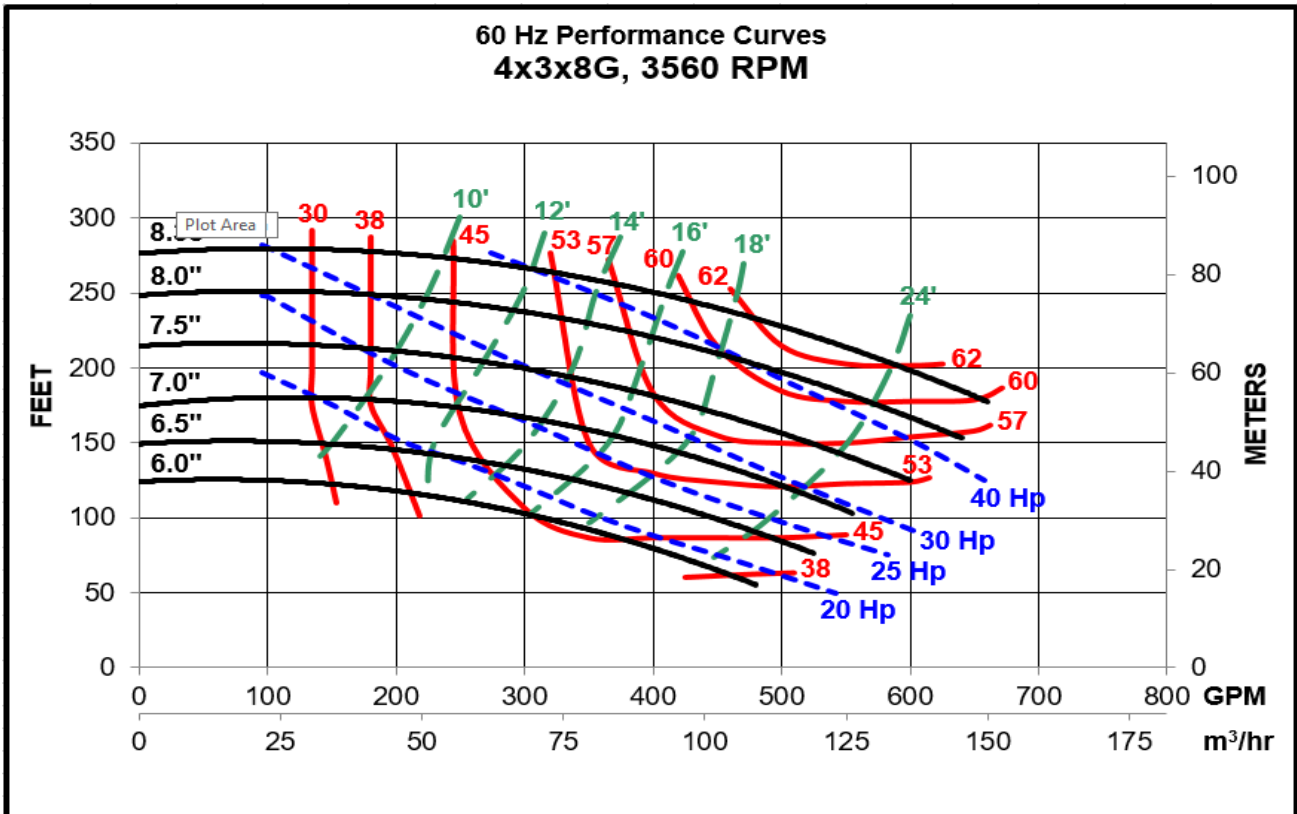

Model MC 4 x 3 x 8G: Performance @ 60 Hz Motor Speeds

Power ratings exclude eddy current losses.