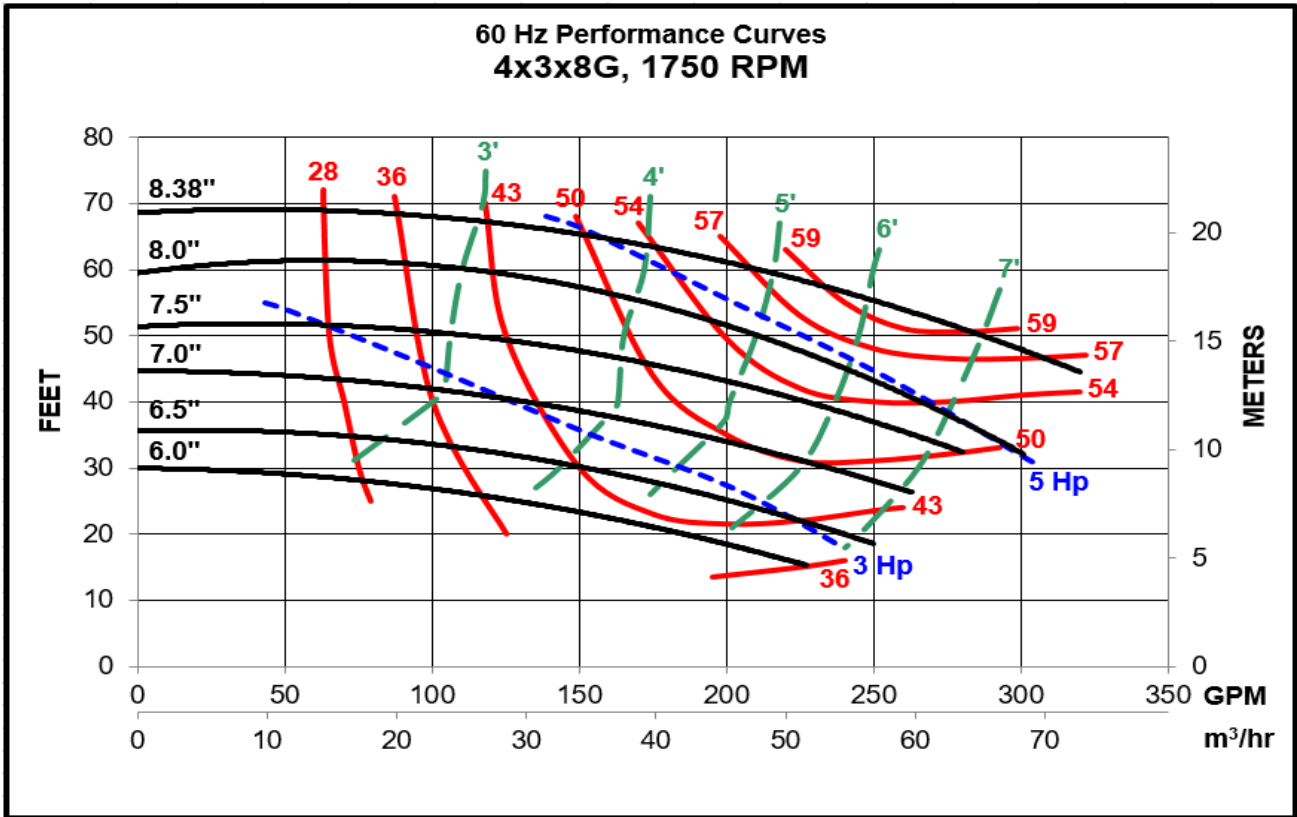

Model MC 4 x 3 x 8G: Performance @ 60 Hz Motor Speeds

Power ratings exclude eddy current losses.