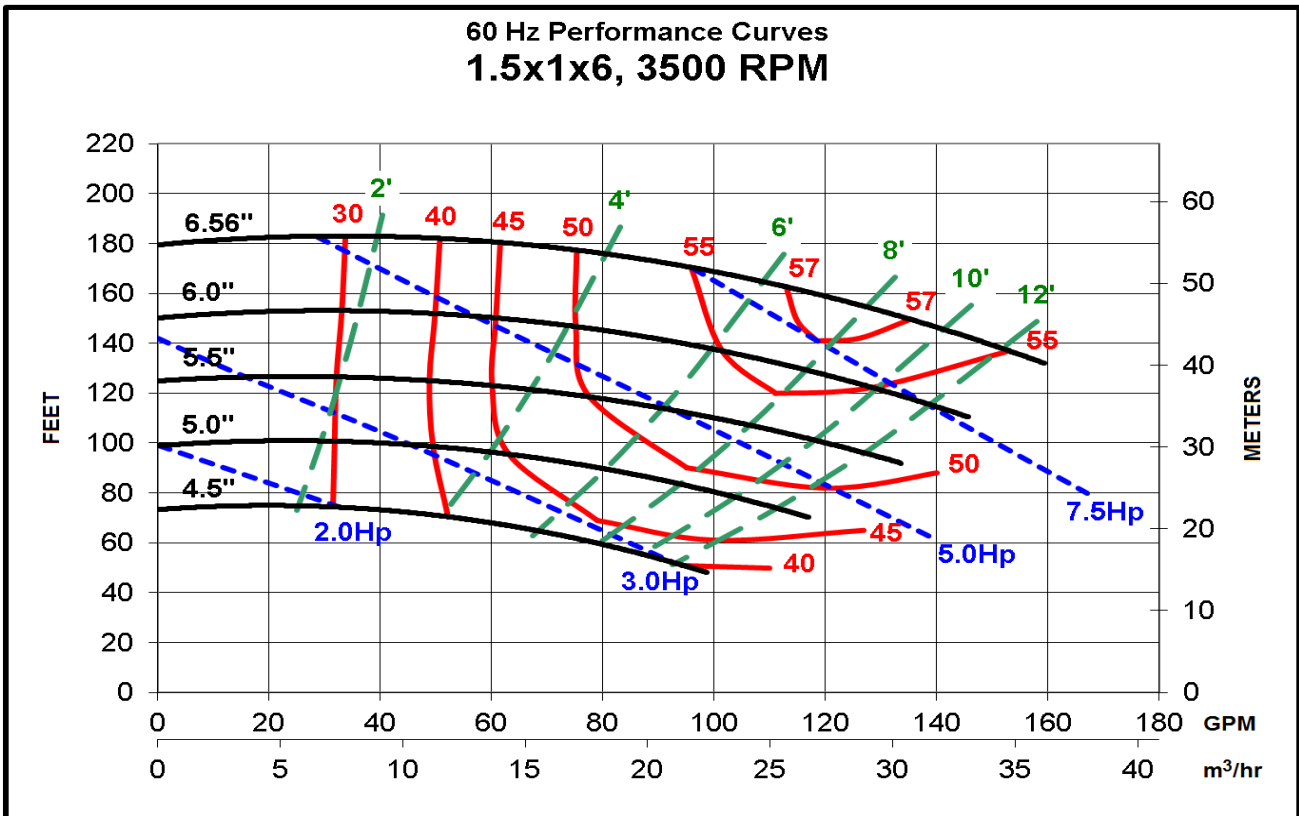

Model MC 1.5 x 1 x 6: Performance @ 60 Hz Motor Speeds

Power ratings exclude eddy current losses.