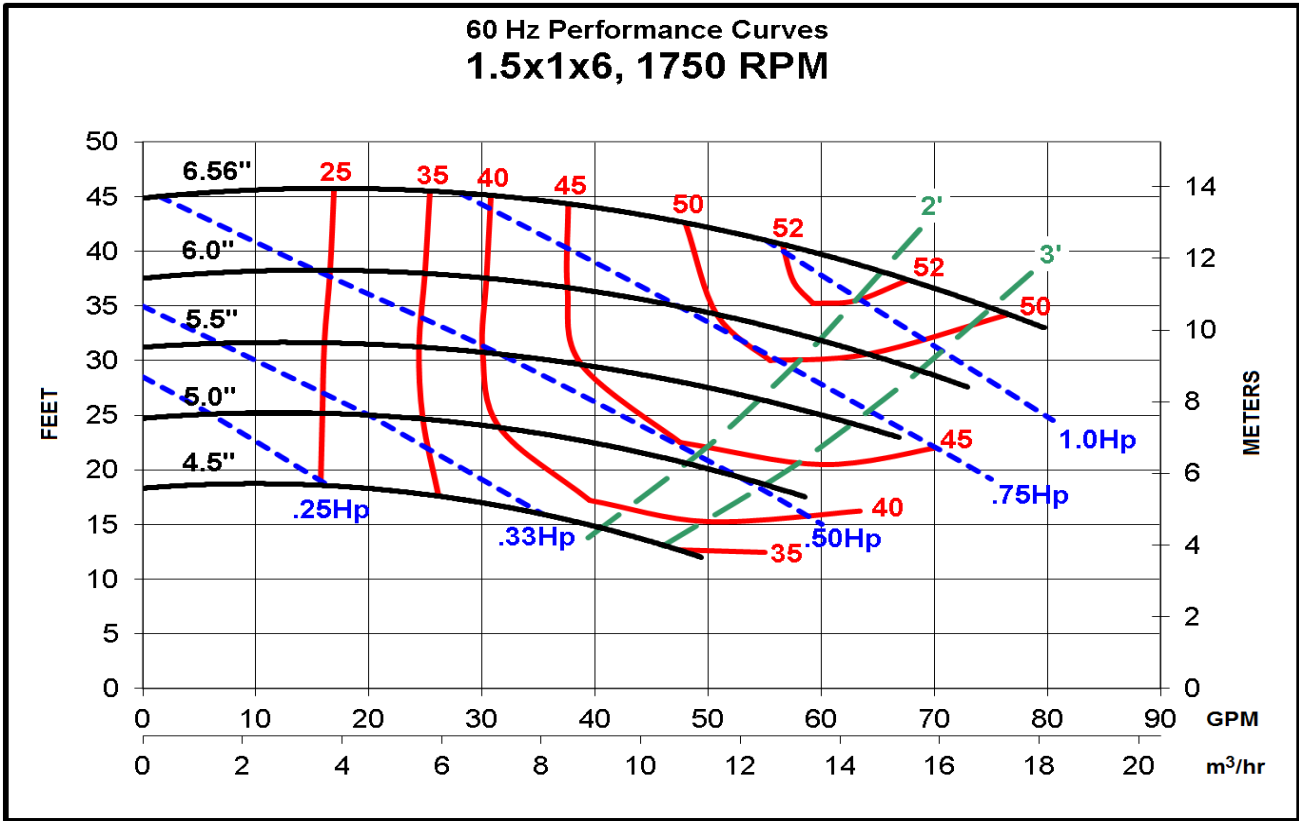

Model MC 1.5 x 1 x 6: Performance @ 60 Hz Motor Speeds

Power ratings exclude eddy current losses.